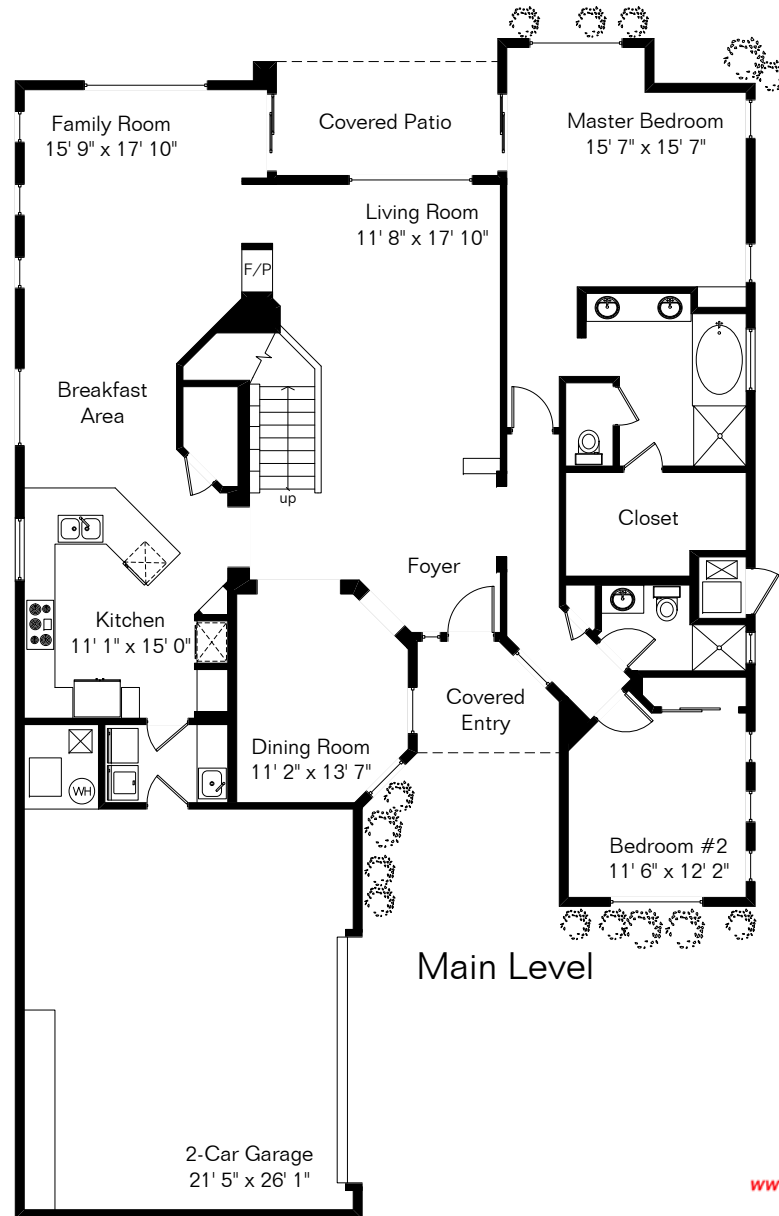

The square footages and room size information are deemed to be reliable but are not guaranteed and should be independently verified.

5734 N Placita Deleite

Living Area 2,935 Sq Ft
Garage 632 Sq Ft

Site Visit January 2014

0 ft. 6 ft. 10 ft. 20 ft.

Copyright 2014 Floor Plans First! LLC
All Rights Reserved.

www.FloorPlansFirst.com

Toll Free (877) 887-1500
Voice (520) 881-1500
Fax (520) 791-7701

Floor Plans First!
See the Floor Plan First