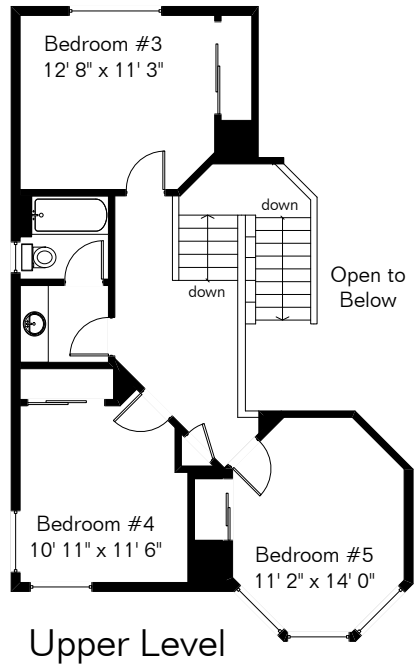

The square footages and room size information are deemed to be reliable but are not guaranteed and should be independently verified.

5734 N Placita Deleite

Living Area 2,935 Sq Ft
Garage 632 Sq Ft

Site Visit January 2014

0 ft. 6 ft. 10 ft. 20 ft.

Copyright 2014 Floor Plans First! LLC
All Rights Reserved.

www.FloorPlansFirst.com

Toll Free (877) 887-1500
Voice (520) 881-1500
Fax (520) 791-7701

Floor Plans First!
See the Floor Plan First